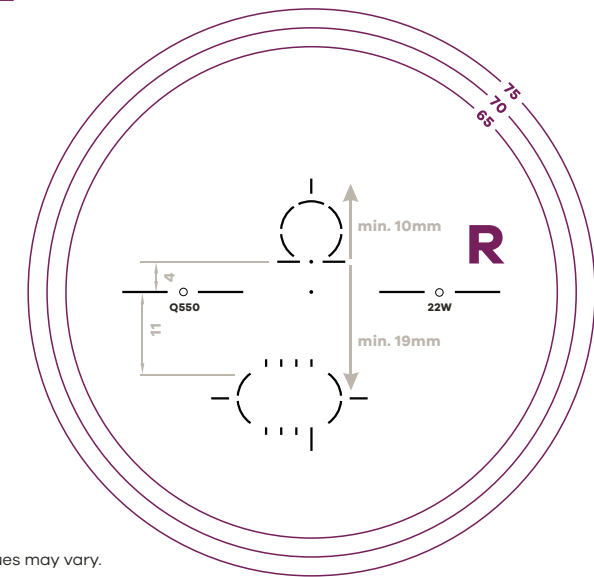

Corridor Lengths R = 11mm Q = 15mm

Engravings	1.50	1.53	1.59	1.60	1.67	1.74
LC ELITE BSP SHORT	R150	R153	R159	R160	R167	R174
LC ELITE BSP	Q550	Q553	Q559	Q560	Q567	Q574

*Due to the nature of how the lenses are produced, actual room for cutout may be shown-inset values may vary.