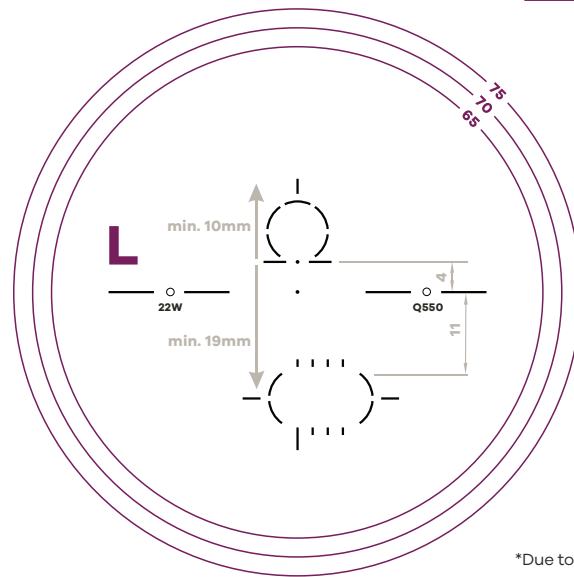

Corridor Lengths R = 11mm Q = 15mm

Engravings	1.50	1.53	1.59	1.60	1.67	1.74
LC ELITE BSP SHORT	R150	R153	R159	R160	R167	R174
LC ELITE BSP	Q550	Q553	Q559	Q560	Q567	Q574

*Due to the nature of how the lenses are produced, actual room for cutout may be shown-inset values may vary.