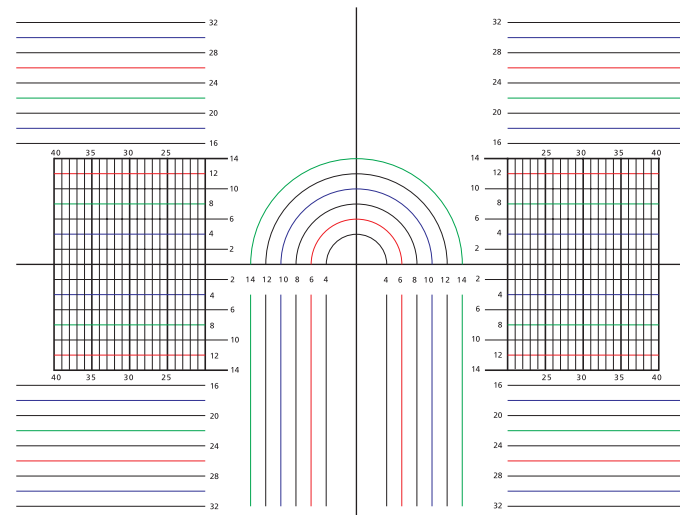

Corridor Lengths R = 11mm Q = 15mm

Engravings	1.50	1.53	1.59	1.60	1.67	1.74
LC ELITE BSP SHORT	R150	R153	R159	R160	R167	R174
LC ELITE BSP	Q550	Q553	Q559	Q560	Q567	Q574

*Due to the nature of how the lenses are produced, actual room for cutout may be shown-inset values may vary.